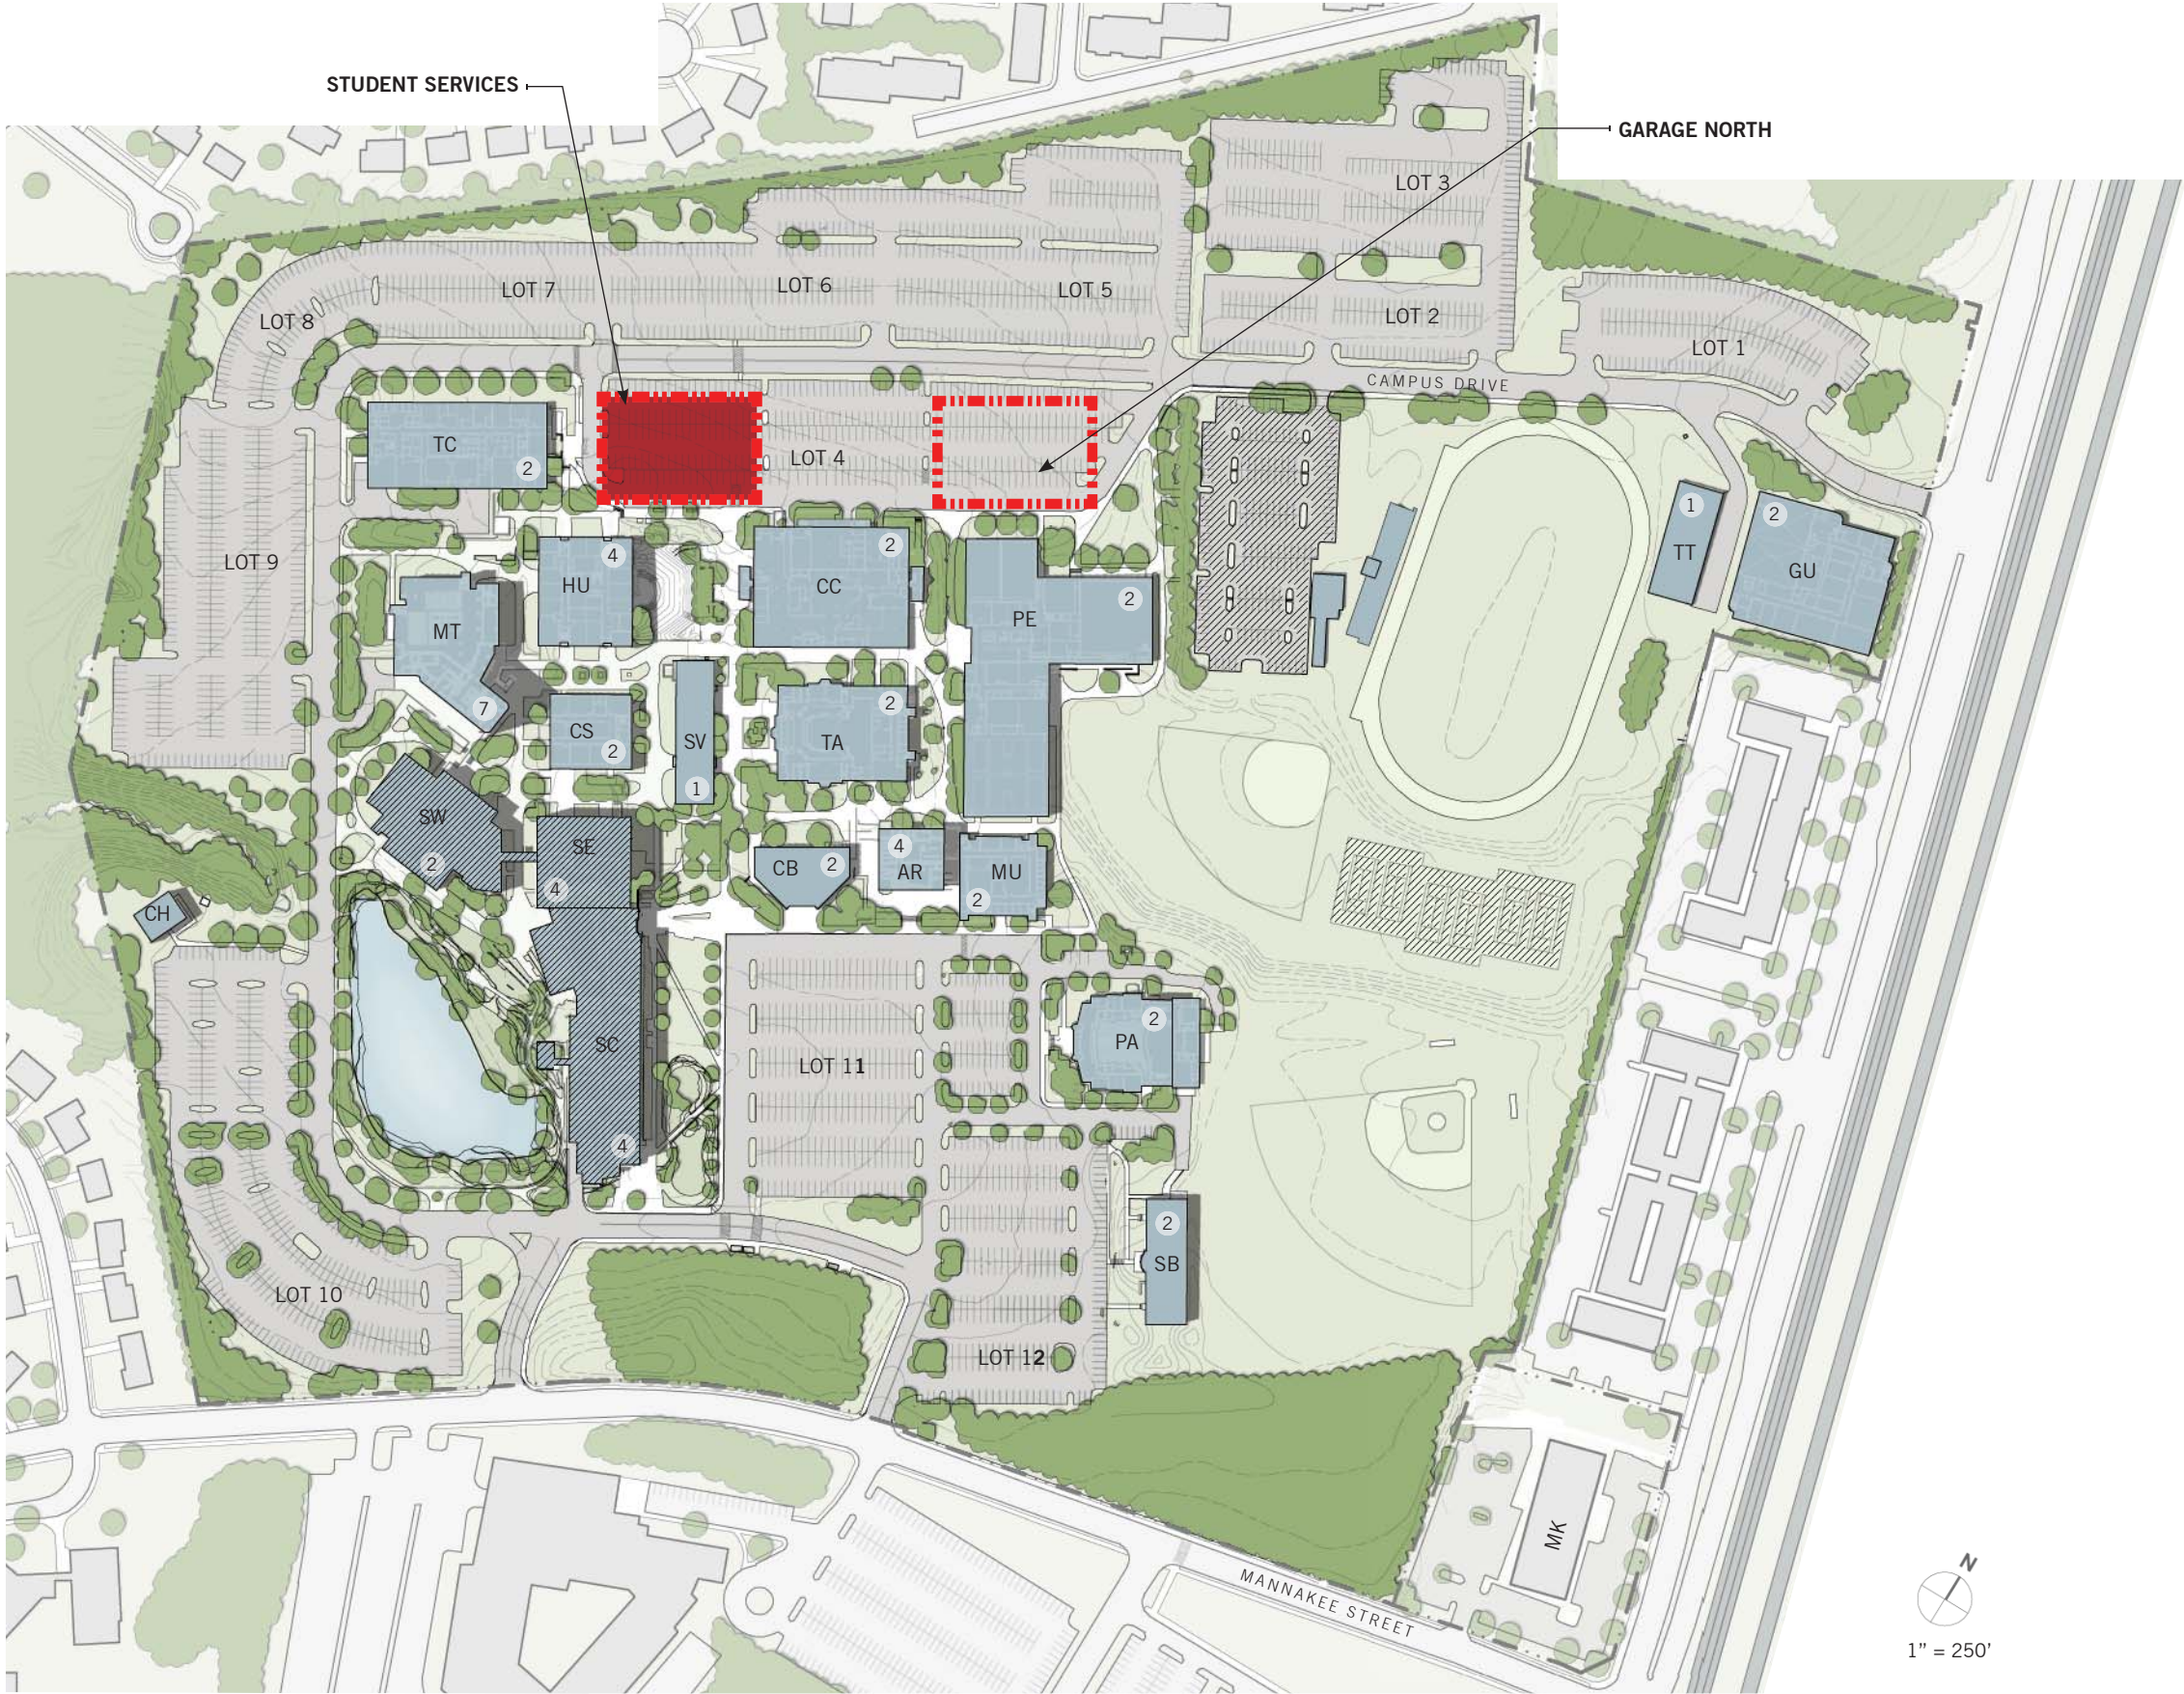

**SITE PLAN**

**PROJECT SITE**

# EXISTING CAMPUS PLAN

- # NUMBER OF STORIES
- EXISTING BUILDING
- IN DESIGN, UNDER CONSTRUCTION OR UNDER RENOVATION
- CAMPUS BOUNDARY

- AR Paul Peck Art Building
- CB Counseling & Advising
- CC Campus Center
- CH Child Care Center
- CS Computer Science Building
- GU Homer S. Gudelsky Institute
- HU Humanities Building
- MK Mannakee
- MU Music Building
- MT Gordon & Marilyn Macklin Tower
- PA Robert E. Parilla Performing Arts Center
- PE Physical Education Center
- SB South Campus Instructional Building
- SC Science Center (in Design / Construction)
- SE Science East Building (under renovation for Math Dept)
- SW Science West Building (under renovation for Math Dept)
- SV Student Services Building
- TA Theatre Arts Building
- TC Technical Center
- TT Interim Technical Training Center

# PROPOSED SITE PLAN