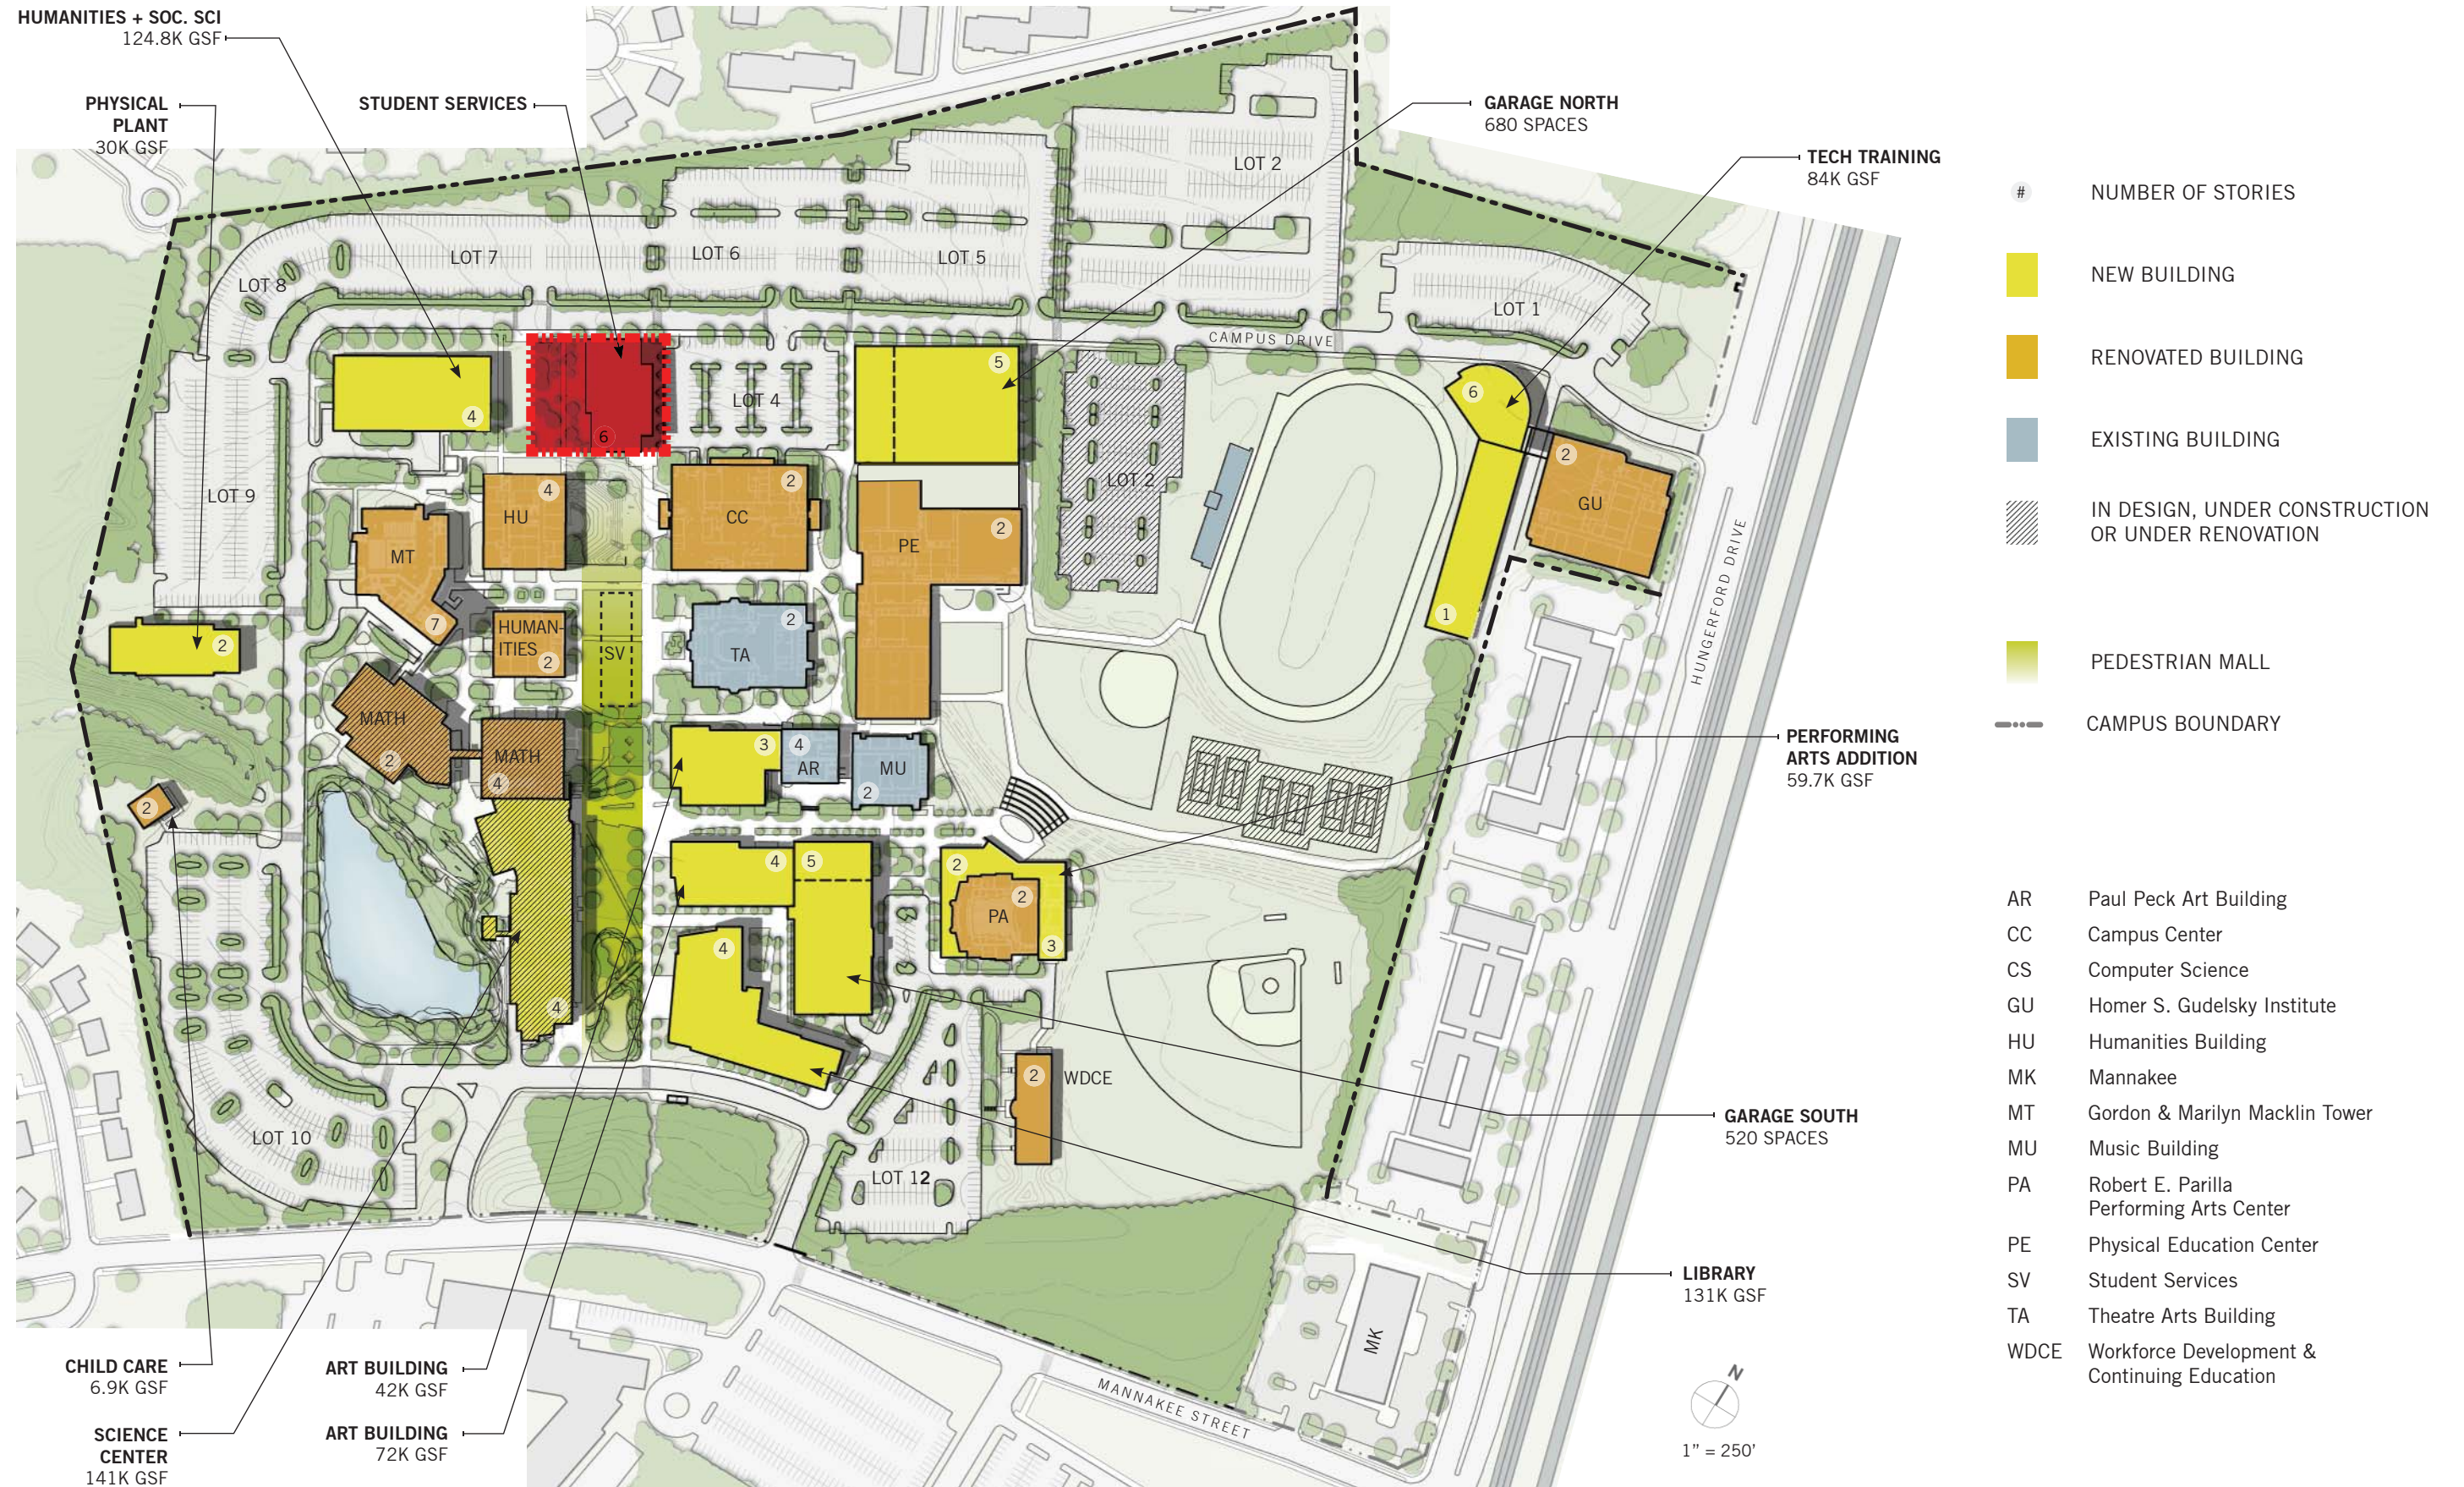

CAMPUS MASTER PLAN