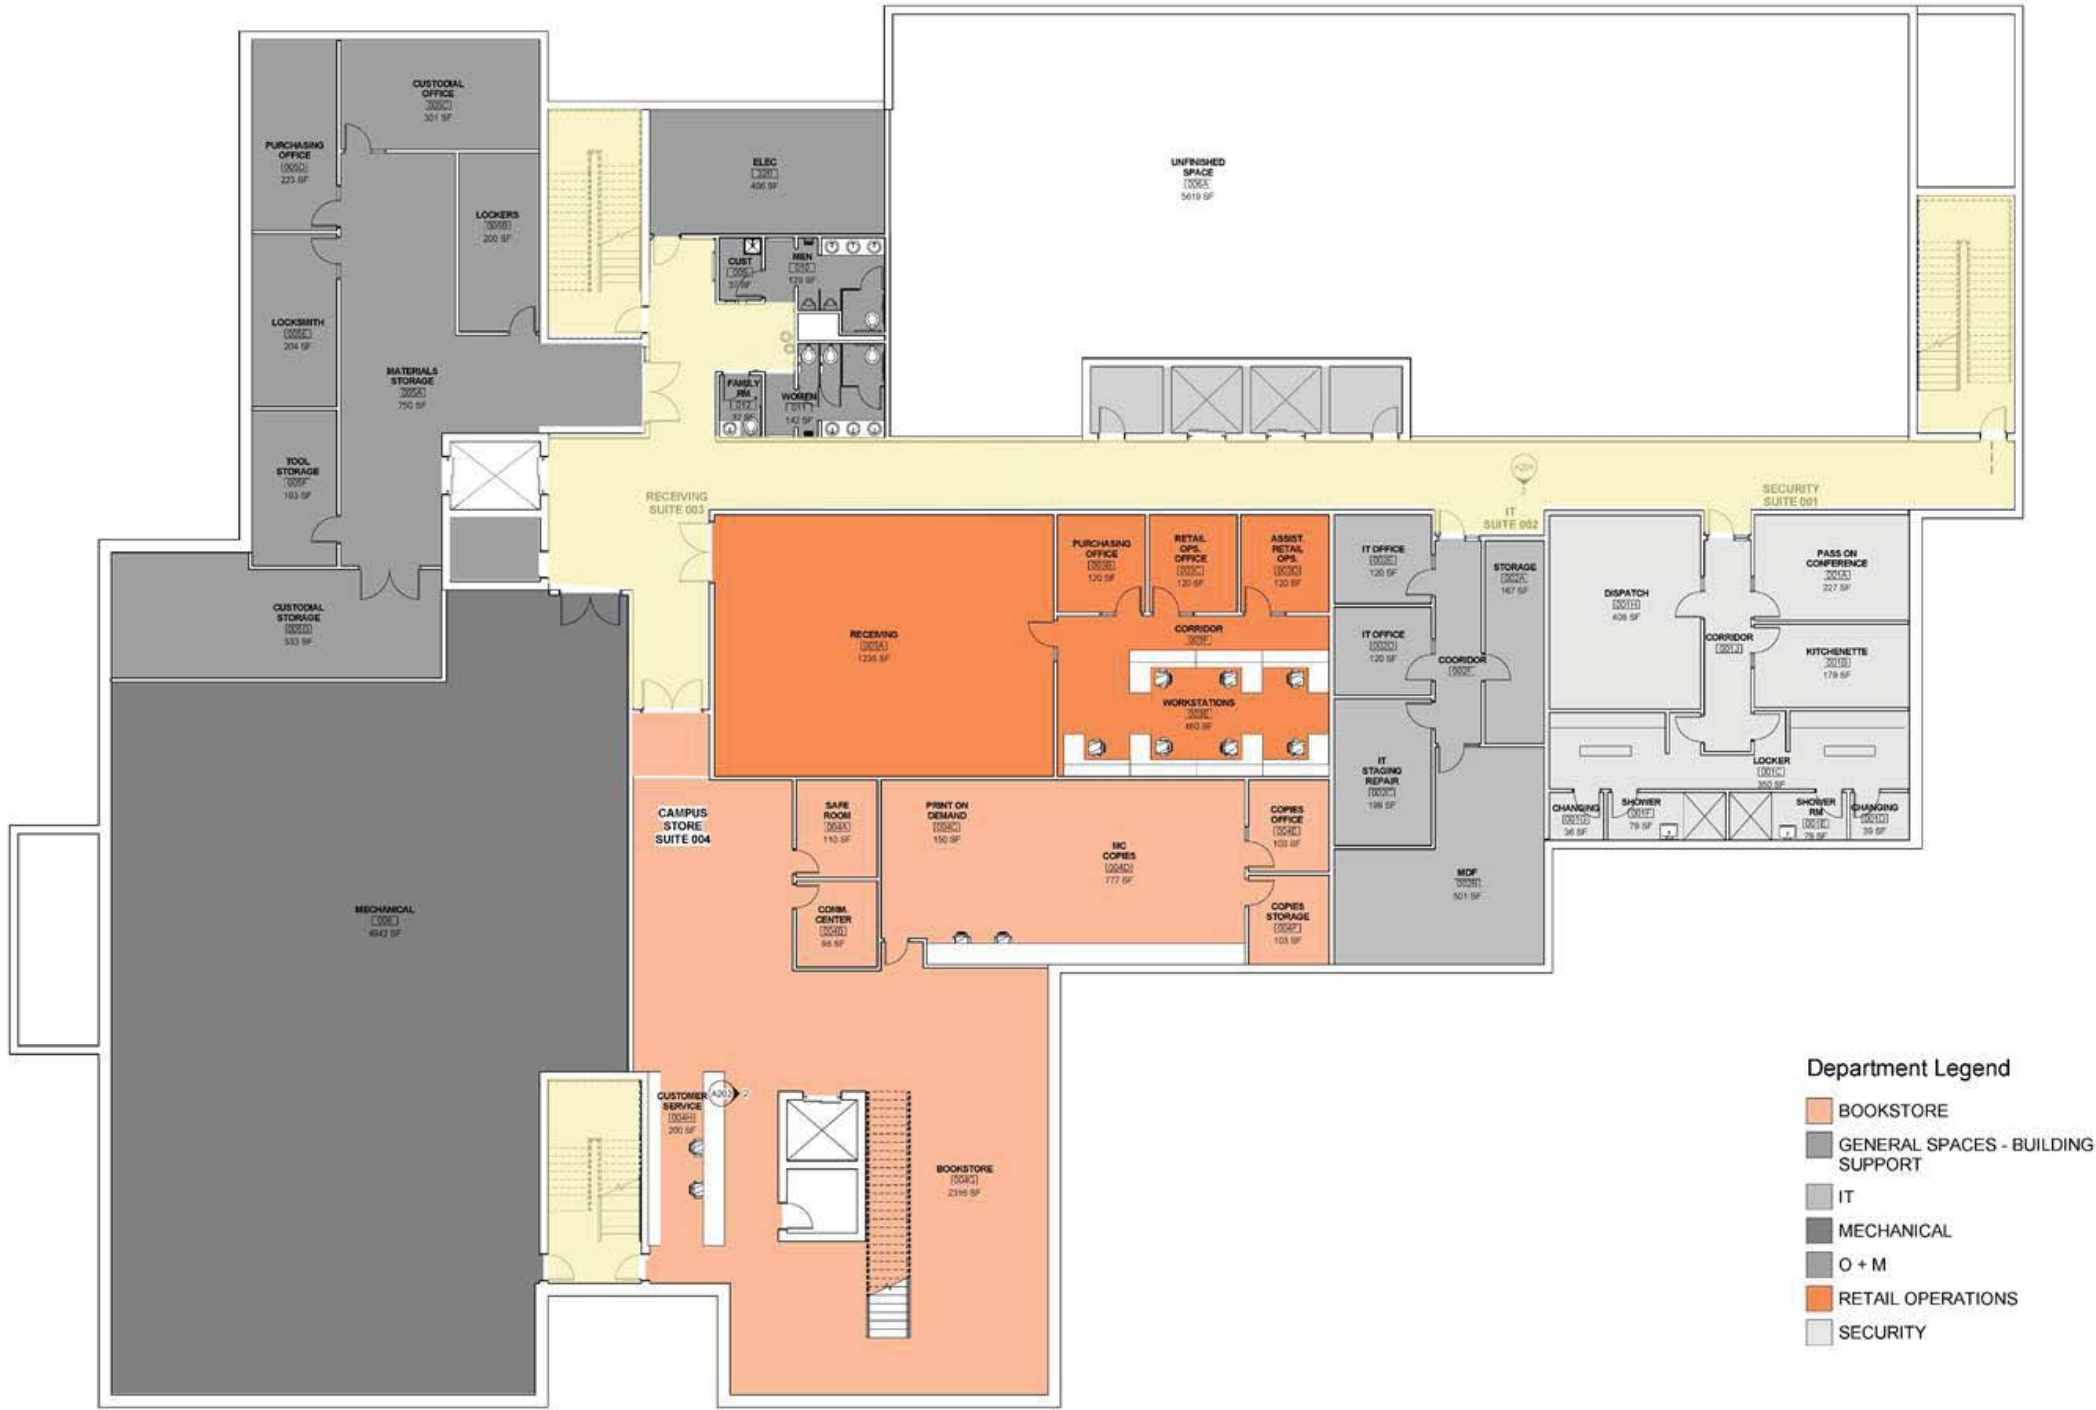

# SITE SECTION

**SHADOW STUDY - SUMMER SOLSTICE**

**SHADOW STUDY - WINTER SOLSTICE**

# FLOOR PLAN - BASEMENT LEVEL

- Department Legend**
- BOOKSTORE
  - GENERAL SPACES - BUILDING SUPPORT
  - IT
  - MECHANICAL
  - O + M
  - RETAIL OPERATIONS
  - SECURITY

# FLOOR PLAN - LEVEL 1

# FLOOR PLAN - LEVEL 2