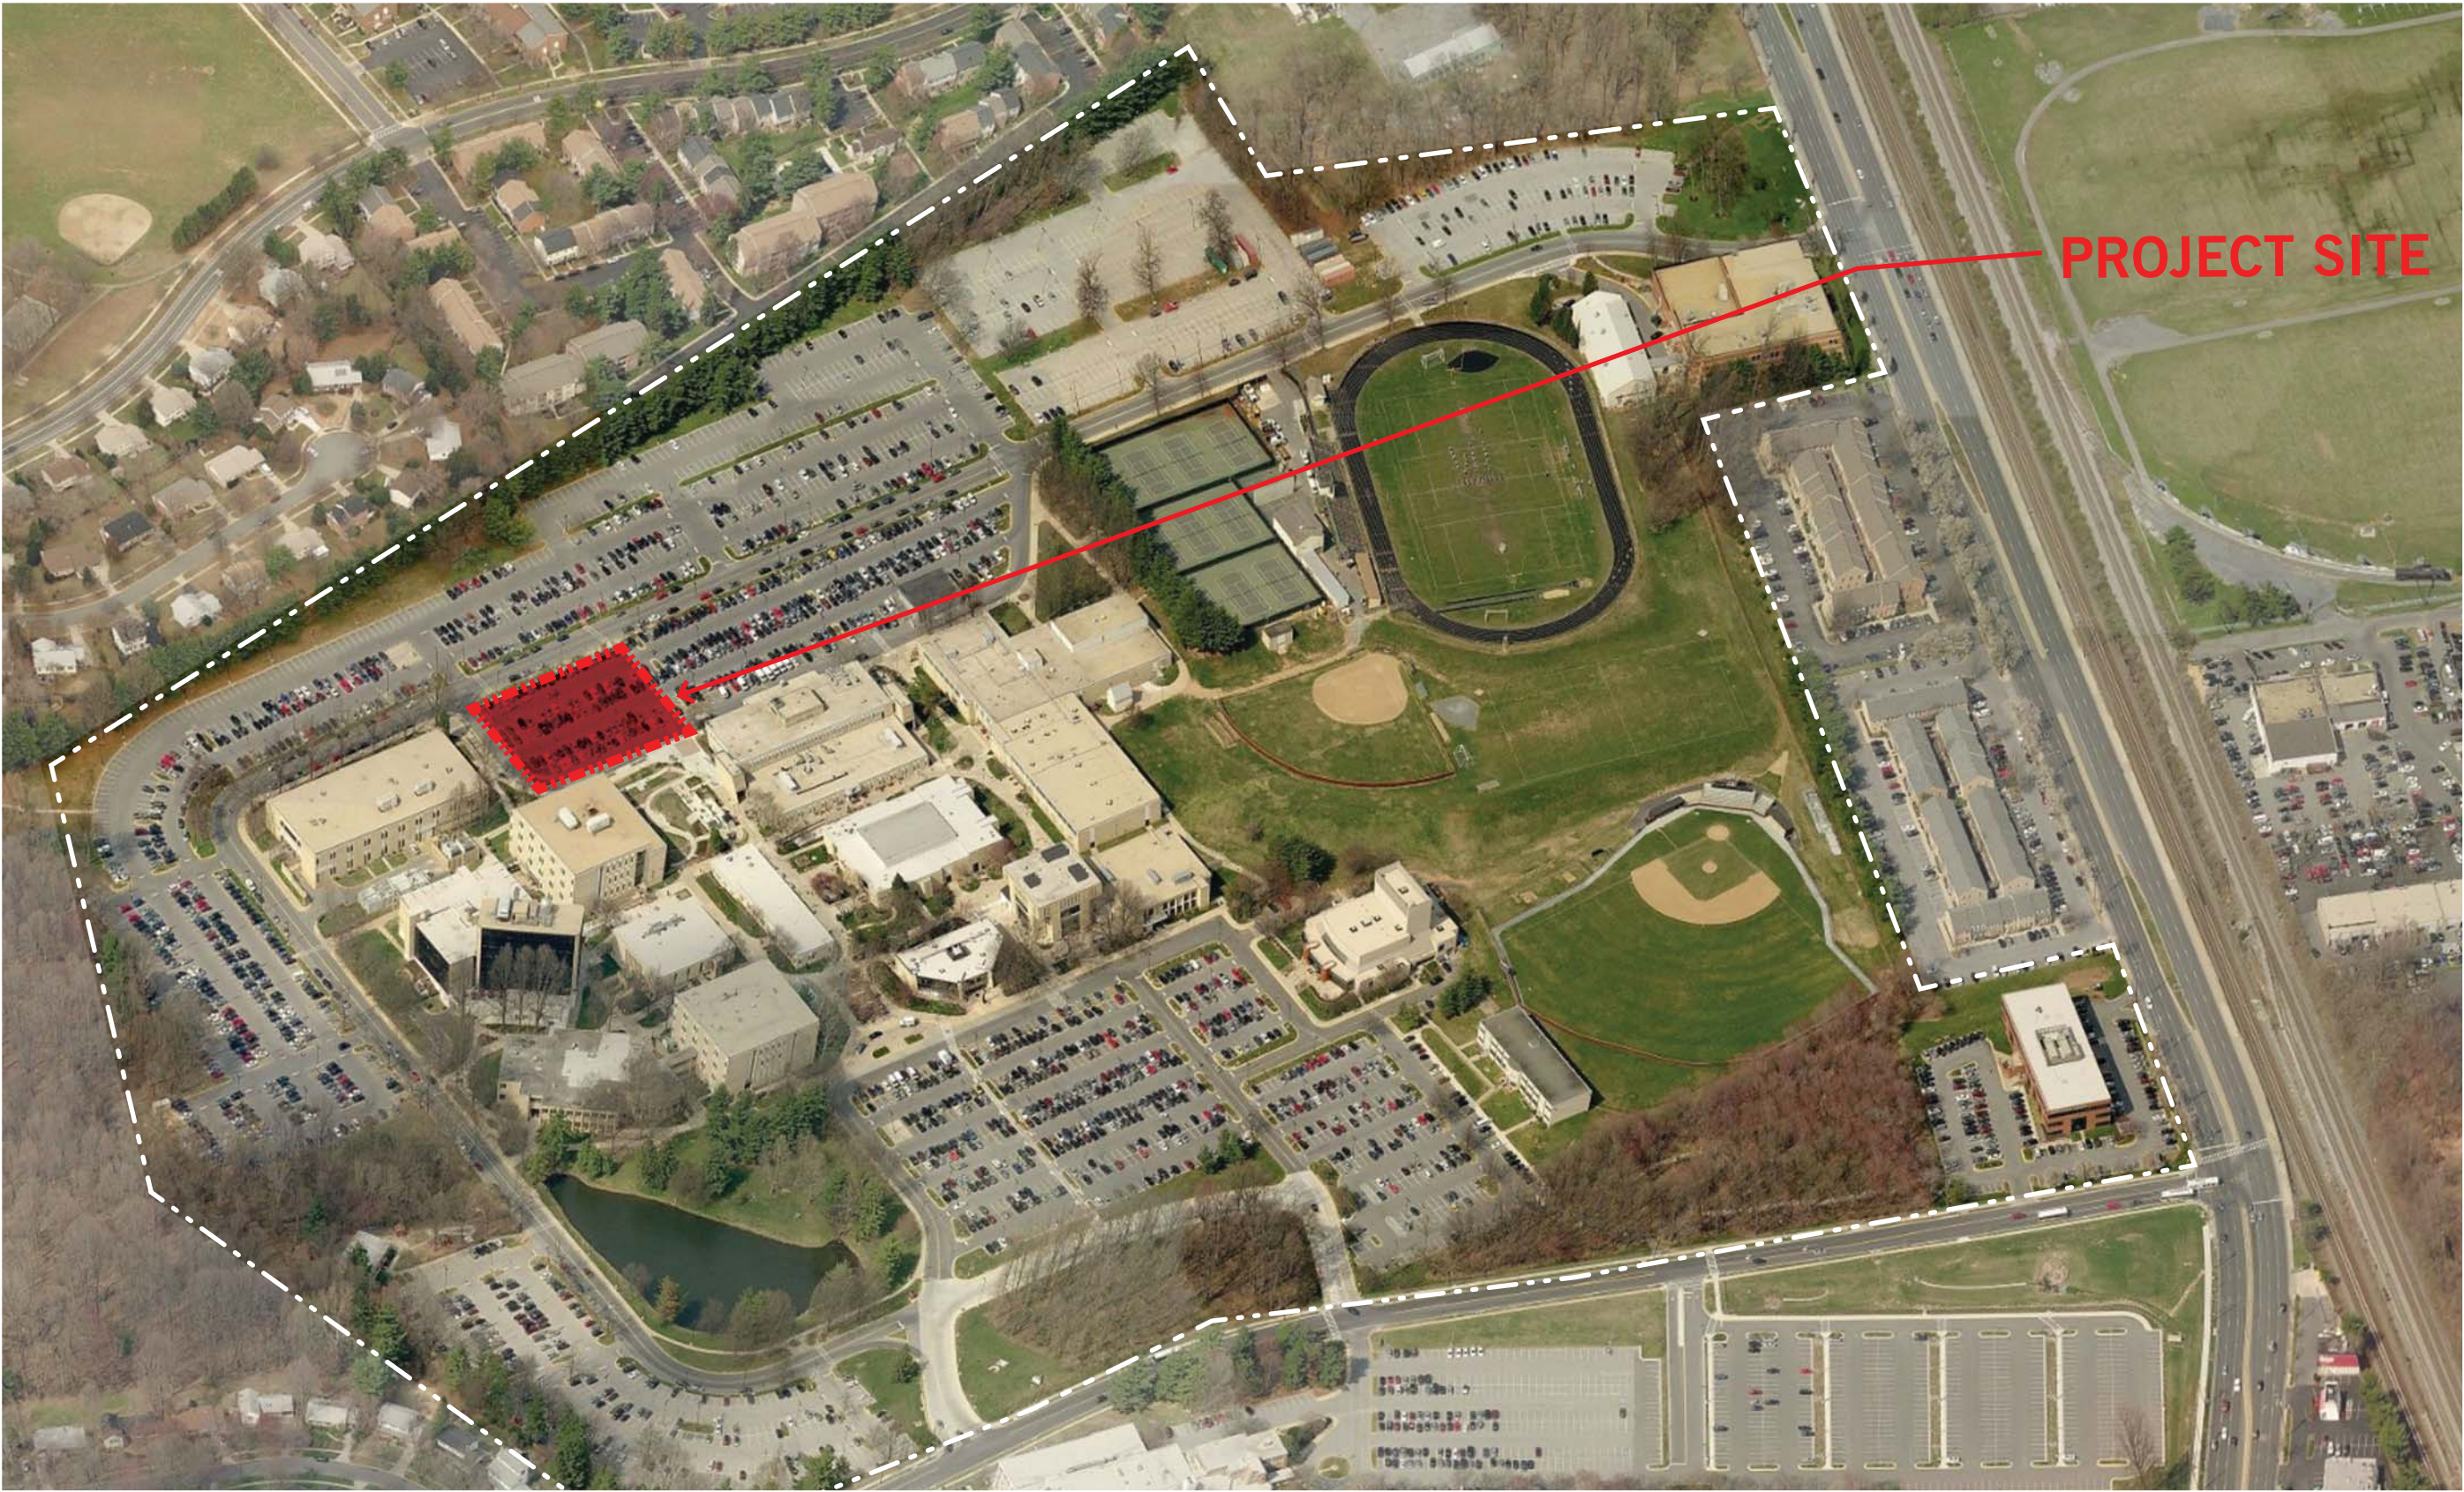

**SITE PLAN**

**PROJECT SITE**

# EXISTING CAMPUS PLAN

- # NUMBER OF STORIES
- EXISTING BUILDING
- IN DESIGN, UNDER CONSTRUCTION OR UNDER RENOVATION
- CAMPUS BOUNDARY

- AR Paul Peck Art Building
- CB Counseling & Advising
- CC Campus Center
- CH Child Care Center
- CS Computer Science Building
- GU Homer S. Gudelsky Institute
- HU Humanities Building
- MK Mannakee
- MU Music Building
- MT Gordon & Marilyn Macklin Tower
- PA Robert E. Parilla Performing Arts Center
- PE Physical Education Center
- SB South Campus Instructional Building
- SC Science Center (in Design / Construction)
- SE Science East Building (under renovation for Math Dept)
- SW Science West Building (under renovation for Math Dept)
- SV Student Services Building
- TA Theatre Arts Building
- TC Technical Center
- TT Interim Technical Training Center

# PROPOSED SITE PLAN

## PERSPECTIVE VIEWS

VIEW FROM GREEN MALL LOOKING NORTH